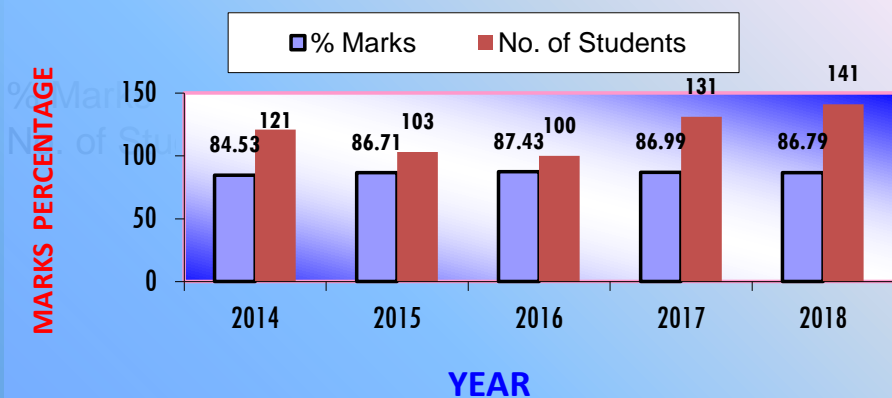

The Assam Valley School- All School Graph

AN OVERVIEW OF ICSE RESULTS: BEST5

Year	Percent	Number
2014	84.53	121
2015	86.71	103
2016	87.43	100
2017	86.99	131
2018	86.79	141

ICSE RESULTS GRAPHICAL REPRESENTATION 2014 - 2018

ALL SCHOOL ICSE RESULT: BEST 5