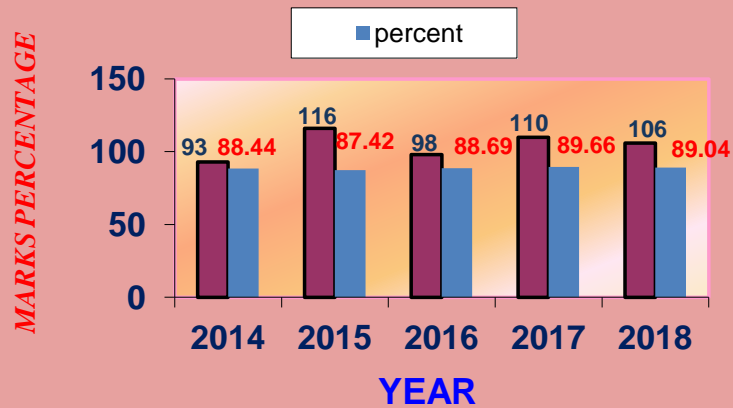

THE ASSAM VALLEY SCHOOL - ALL SCHOOL GRAPH

AN OVERVIEW OF ISC RESULTS : ENGLISH + BEST 3 SUBJECTS

<u>Year</u>	<u>Percent</u>	<u>Number</u>
2014	88.44	93
2015	87.42	116
2016	88.69	98
2017	89.66	110
2018	89.04	106

ISC RESULTS GRAPHICAL REPRESENTATION 2014-2018

ALL SCHOOL RESULTS: BEST 4

ALL SCHOOL ISC RESULTS: BEST 4