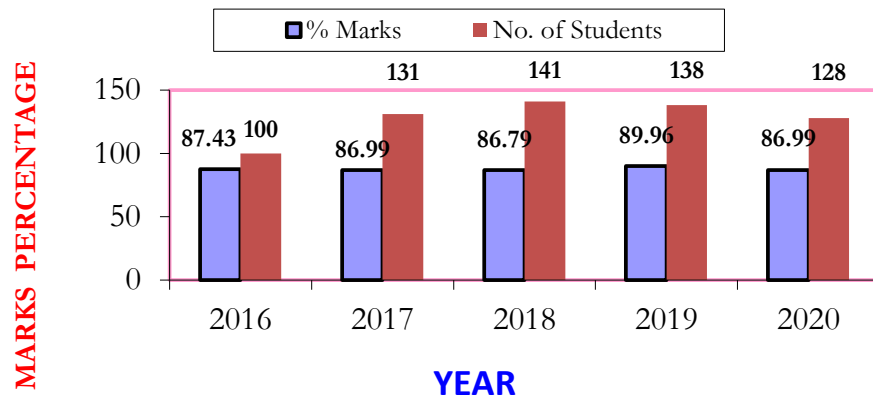

ALL SCHOOL GRAPH

AN OVERVIEW OF ICSE RESULTS: ENGLISH + BEST 4

Year	Percent	Number
2016	87.43	100
2017	86.99	131
2018	86.79	141
2019	89.96	138
2020	86.99	128

ICSE RESULTS GRAPHICAL REPRESENTATION 2016 -2020

ALL SCHOOL ICSE RESULT: BEST 5