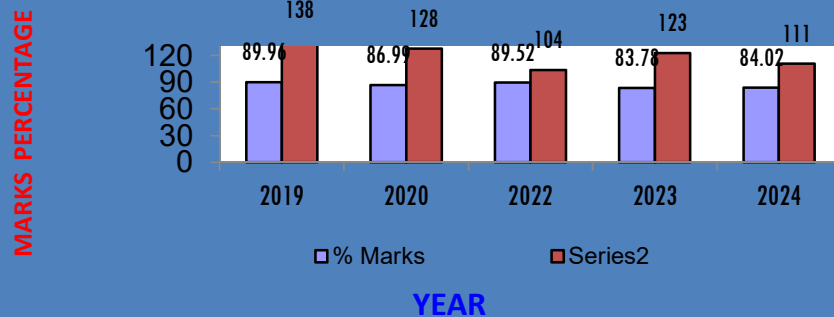

ALL SCHOOL GRAPH

AN OVERVIEW OF ICSE RESULTS: ENGLISH + BEST 4

Year	Percent	Number
2019	89.96	138
2020	86.99	128
2022	89.52	104
2023	83.78	123
2024	84.02	111

ICSE RESULTS GRAPHICAL REPRESENTATION 2019-2020 & 2022-2024

ALL SCHOOL ICSE RESULT: BEST 5