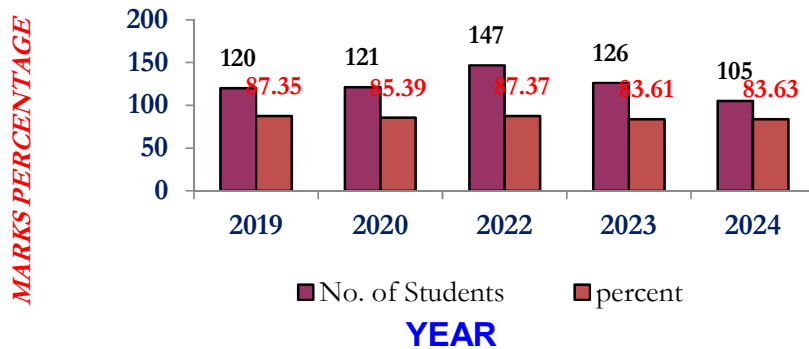

THE ASSAM VALLEY SCHOOL - ALL SCHOOL GRAPH

AN OVERVIEW OF ISC RESULTS : ENGLISH + BEST 3 SUBJECTS

ISC RESULTS GRAPHICAL REPRESENTATION 2019-2020 & 2022 -2024

<u>Year</u>	<u>Percent</u>	<u>Number</u>
2019	87.35	120
2020	85.39	121
2022	87.37	147
2023	83.61	126
2024	83.63	105

ALL SCHOOL RESULTS: BEST 4

ALL SCHOOL ISC RESULTS: BEST 4